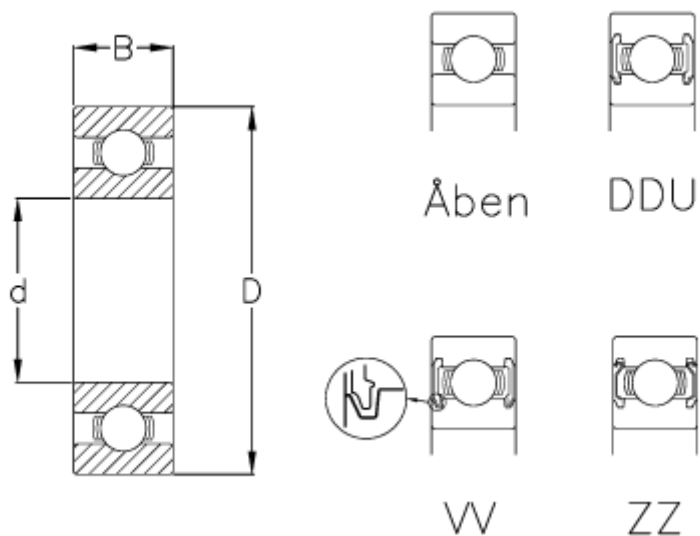

# Data Sheet

Article number: 570107503701

Description: NSK Bearing 6315 CM

Note: Open

## Measures

= 6315

$B = 37$

$d = 75$

$D = 160$